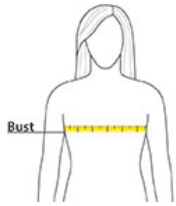

PRODUCT MEASUREMENTS

	XS	S	M	L	XL	XXL	3XL	4XL
Body Length at Back	25 3/4	26 3/8	27	27 5/8	28 1/4	28 7/8	29 1/8	30 1/8
Bust	18 1/2	19 1/2	20 1/2	22	23 1/2	25	27	29
Sleeve Length from Center Back	32	32 1/2	33	33 5/8	34 1/4	34 7/8	35 1/4	35 5/8

Body Length at Back: Measured from high point shoulder to finished hem at back.

Bust: Measured across the chest one inch below armhole when laid flat.

Sleeve Length from Center Back: Measure from Center Back neck to shoulder point to sleeve hem.

SIZE CHARTS

	XS	S	M	L	XL	XXL	3XL	4XL
Size	2	4/6	8/10	12/14	16/18	20/22	24/26	28/30
Bust	32-34	35-36	37-38	39-41	42-44	45-47	48-51	52-55

SPEC SHEET + MEASUREMENTS

PORT AUTHORITY.

Port Authority® Women's Core Soft Shell Jacket. L317

HOW TO MEASURE

BUST

Measure under the arm and around the fullest part of the bust with arms down, keeping tape horizontal.

COLORS

Battleship Grey
PMS 7540 C

Black
PMS BLACK C

Black Charcoal Heather
PMS 426C